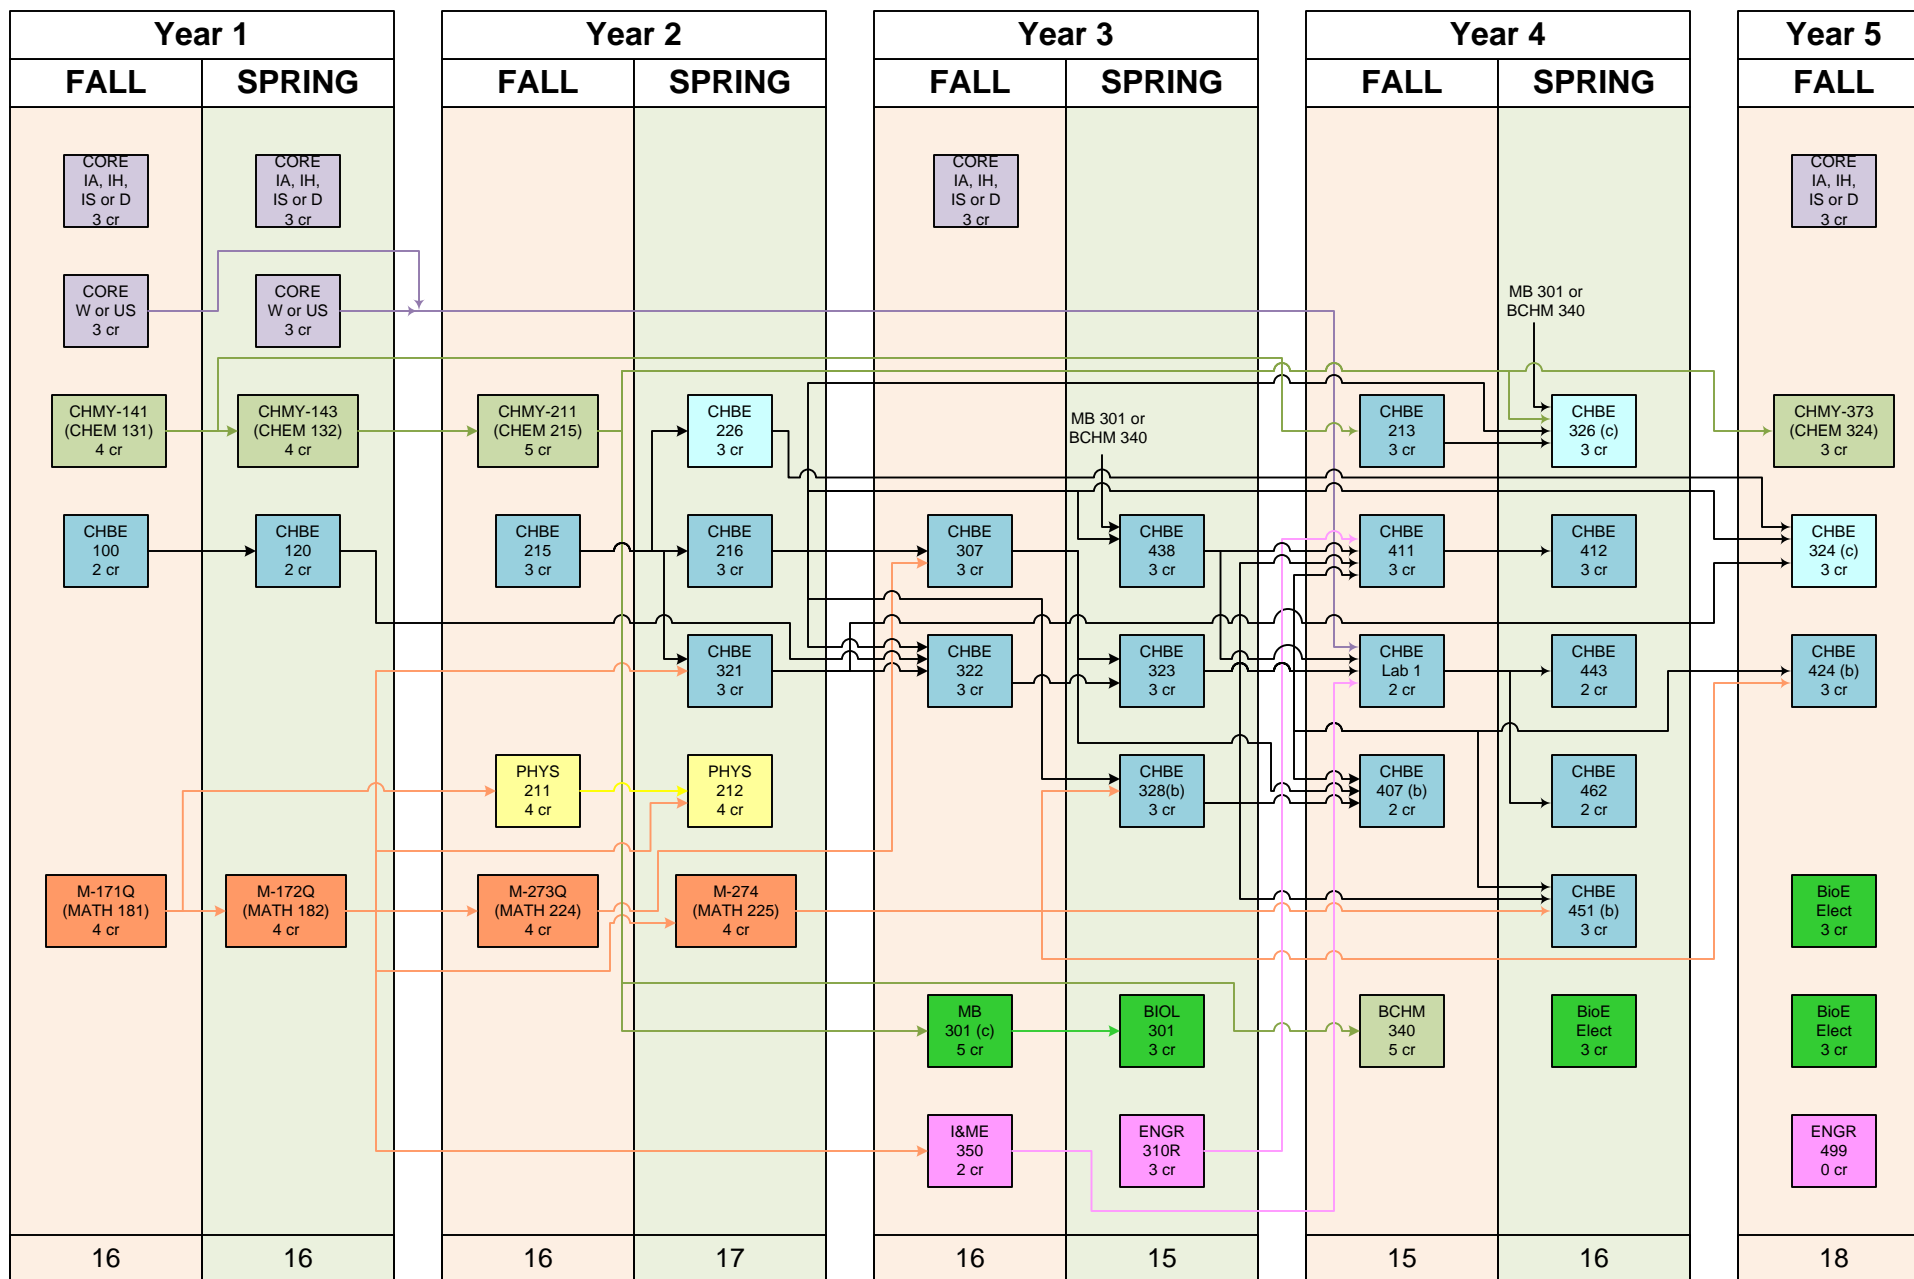

Dual Major CHE/BIOE Prerequisite Flowchart

Catalog: 2008-2010 updated Mar. 2009

CHBE Lab 1 → CHBE 442 or CHBE 461

(b) – course used to meet BioE Tech Elective Req.

(c) – course used to meet CHE Tech Elective Req

Note: A dual-degree curriculum must meet graduation requirements for each degree. This flowsheet shows one way to do this, but this is not the only way to arrange these courses to meet the goal.