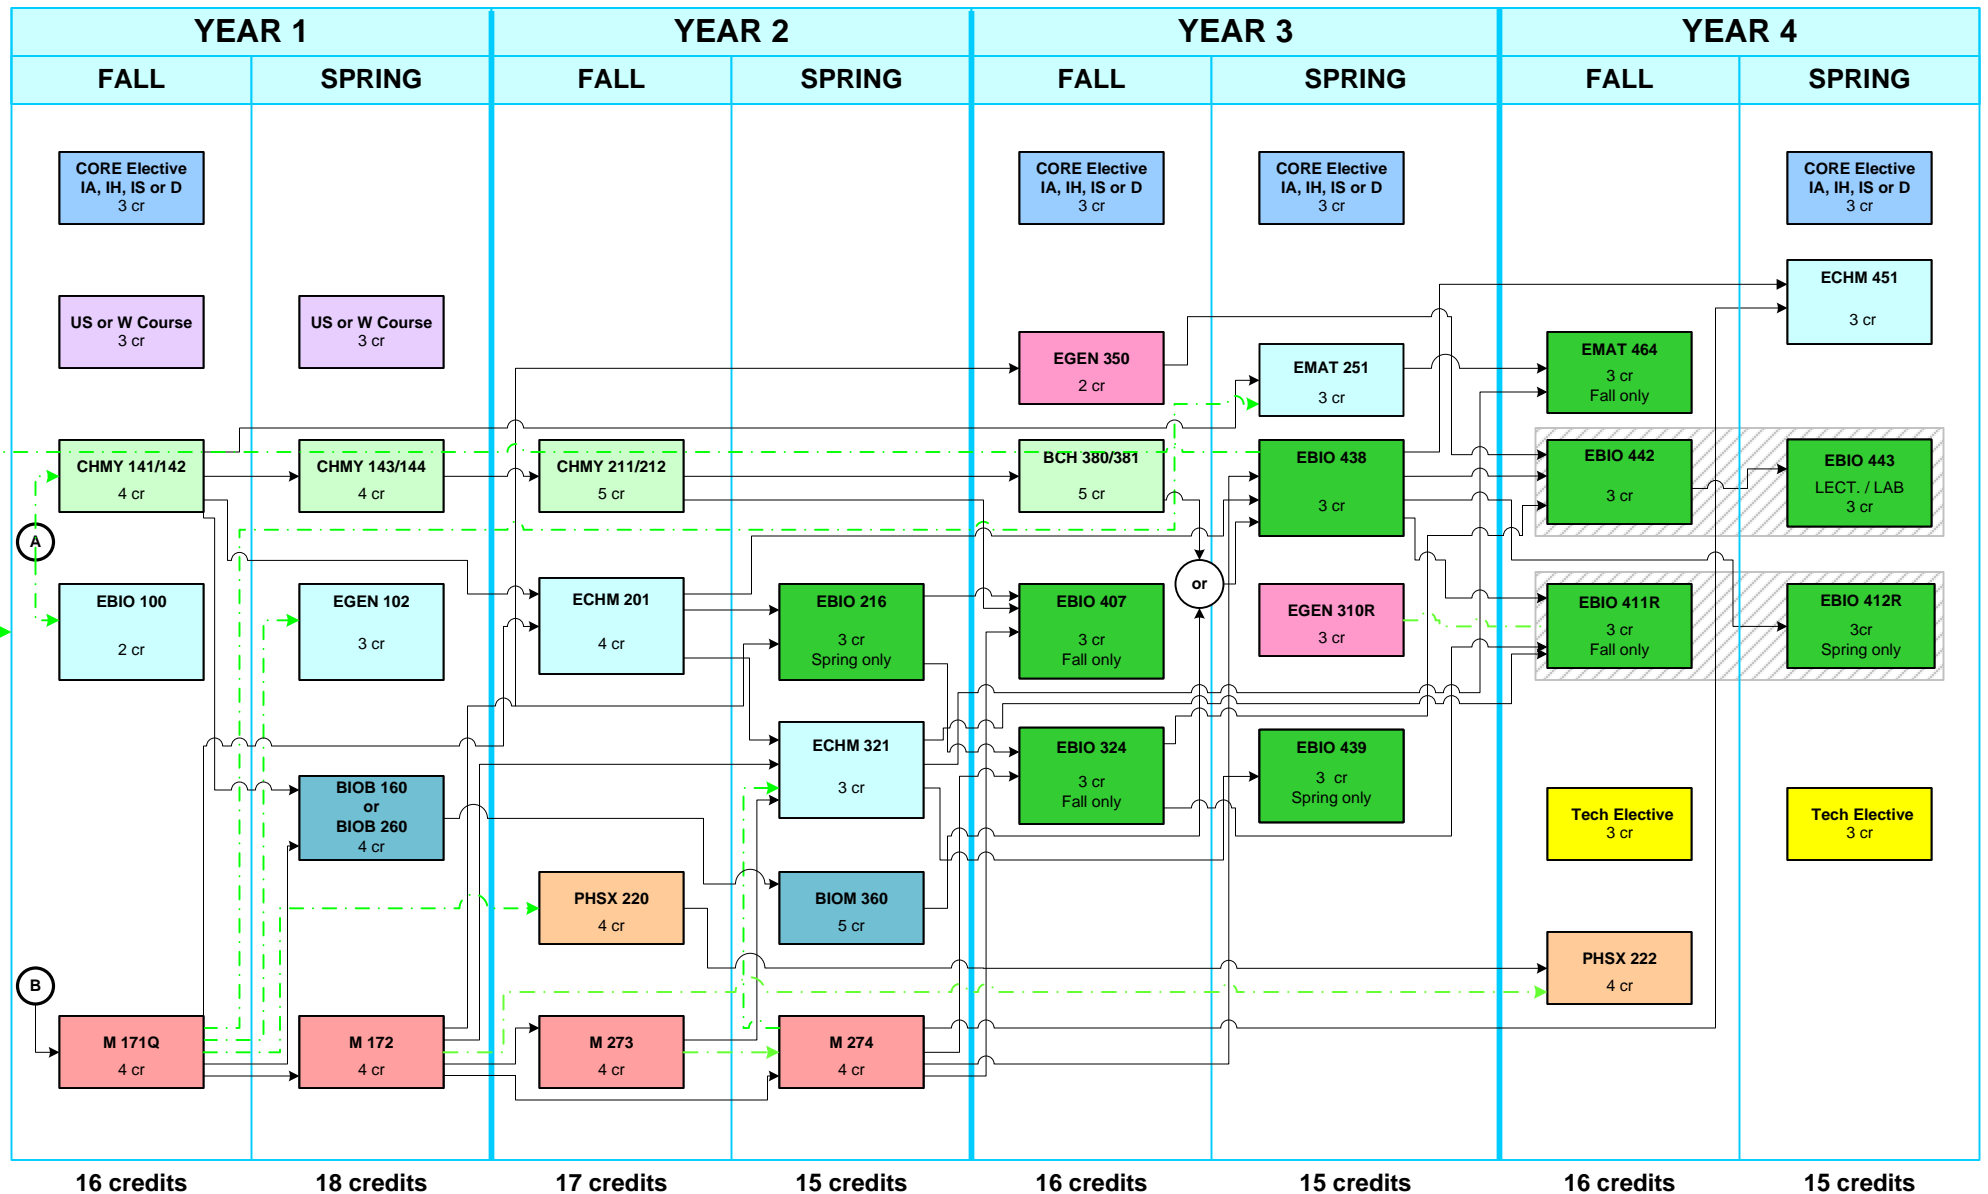

Biological Engineering Prerequisite Flowchart – M 171Q start

2022-2023 Catalog

(A) M 151Q co-requisite

Pre-Requisite

Co-Requisite

(B) Math Placement Exam

NOTE: This flowchart has been reviewed and updated, but there could still be errors. Please report any errors to Abbie Richards.

A hatched box indicates courses which should be taken in sequence.